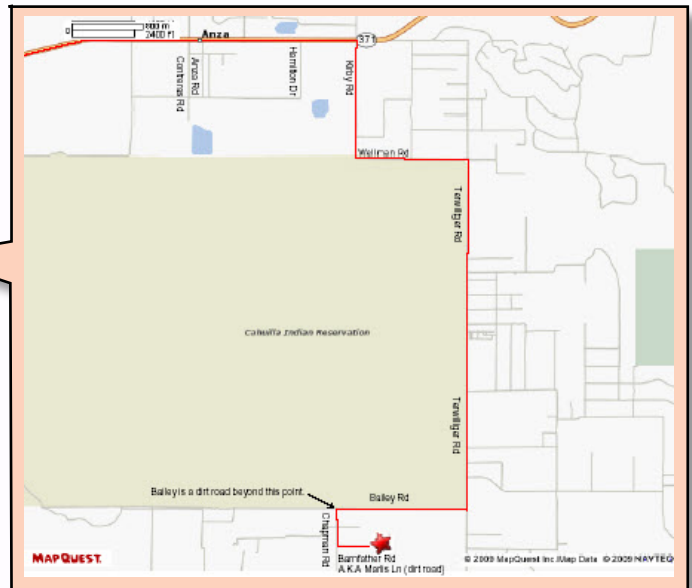

## Directions to Anza Facility

- Take the 15 freeway to Temecula.
- Exit 79 South (Temecula Parkway) towards Indio.
- (do not confuse with 79 North/ Winchester)
- Approximately 17 miles until stop sign @ 371.
- Turn left (north) to take 371 to Anza. (approximately 16 miles)
- At the end of town turn right (south) onto Kirby Road.
- Turn left onto Wellman Road. (Kirby becomes Wellman)
- Turn right onto Terwilliger Road. (Wellman becomes Terwilliger)
- Turn right (west) onto Bailey Road
- Turn left onto Chapman Road. (before Bailey becomes a dirt road)
- Turn left (east) onto Barnfather. (dirt road)
- Look for sign at third ranch on the left.